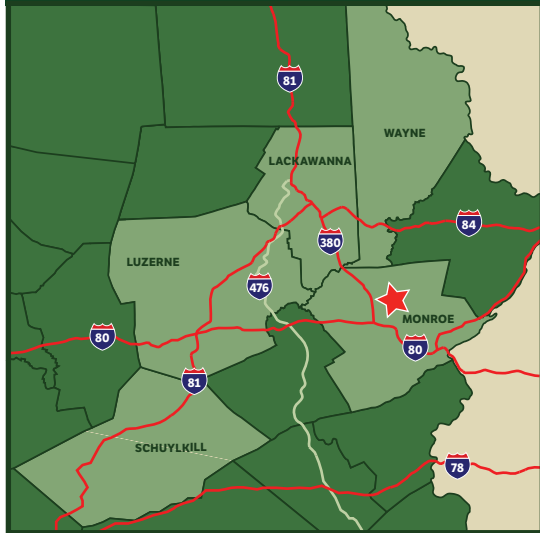

POCONO MOUNTAINS CORPORATE CENTER SOUTH

COOLBAUGH TOWNSHIP • MONROE COUNTY • PENNSYLVANIA

LOCATION

ALL PARCELS IN THIS PARK HAVE BEEN GIVEN LERTA (TAX ABATEMENT) STATUS.

- Available
- Available through developer
- Occupied
- Open area
- Water detention basin

CONTACTS

POCONO MOUNTAINS ECONOMIC DEVELOPMENT CORP.

Charles Leonard
Executive Director
701 Main Street, Suite 407
Stroudsburg, PA 18360
Phone: 570-839-1992
Toll Free: 877-736-7700
info@pmedc.com
www.pmedc.com